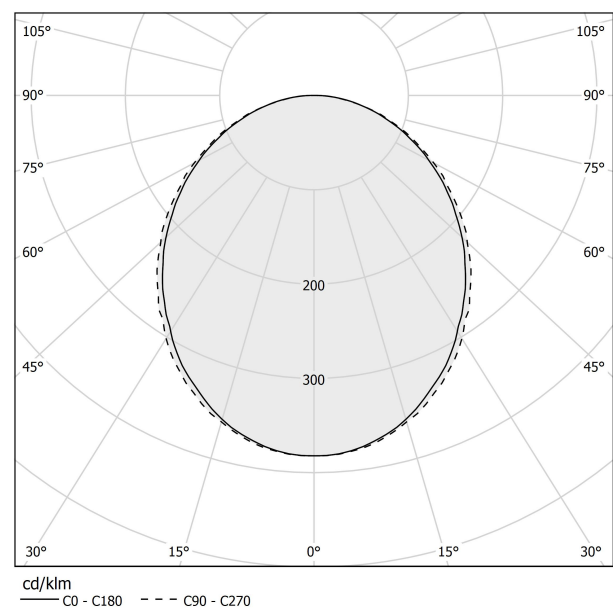

Polar diagram