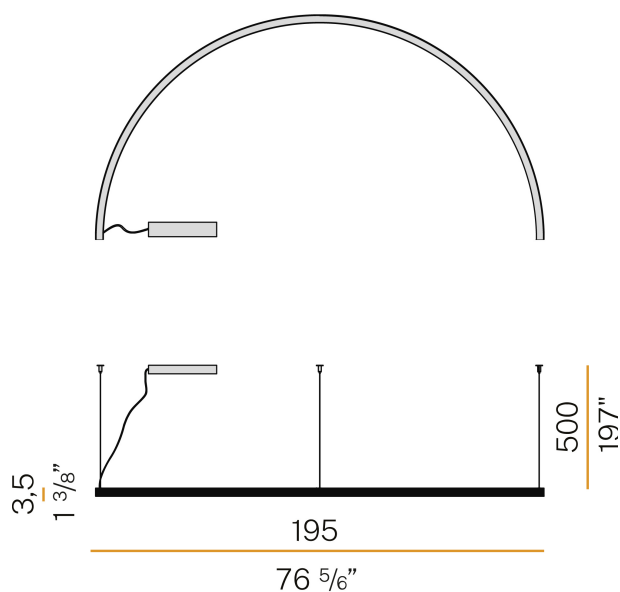

PANZERI

Brooklyn Round

220-240V AC dimmable (DALI/Push DIM)

L23202.180.0402

Data sheet

CODE	L23202.180.0402
SYSTEM POWER CONSUMPTION	55W
EFFICACY	53.9lm/W
LIGHT SOURCE	LED
LIGHT SOURCE LIFETIME	L80 (B20) 80.000h
COLOUR TEMPERATURE	3000K Ra>90
LIGHT DISTRIBUTION	diffused
POWER SUPPLY	220-240V AC
FREQUENCY	50/60Hz
ELECTRICAL CONFIGURATION	dimmable (DALI/Push DIM)
DRIVER	integrated included
NOMINAL LUMINOUS FLUX	6840lm
LUMEN OUTPUT	2965lm
EFFICIENCY	43.3%
WEIGHT	3,38 Kg
PROTECTION DEGREE	IP40
COLOUR TOLLERANCES	SDCM 3
GLOW WIRE TEST PERFORMANCE	850°
PACKING DIMENSIONS	12,0 x 202,0 x 106,0 cm

Suspension lighting fixture for interiors, with direct light emission. Bended extruded aluminium structure in white, black or mat brass polyacrylic paint. Extruded polycarbonate diffuser with opaline finish. Galvanized sheet metal end caps in polyacrylic paint. Suspension kit with griplocks and 5m (196,9") long steel cables. 5m (196,9") long power cable in transparent PVC. Power canopy with pickled sheet metal ceiling bracket and covering in white polyacrylic paint.

Technical drawing

Polar diagram

PANZERI

Brooklyn Round

Accessories / power supply

XM150/24 DIM

LED driver, 150W 24V DC, DALI/Push DIM dimmable.

XM60/24 DIM

PANZERI

Brooklyn Round

Accessories / fixing

XM231/23202L

Plate for multiple suspensions.