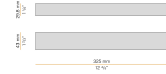

Technical drawing

Polar diagram

PANZERI

Brooklyn Round

Accessories / power supply

XM150/24 DIM

LED driver, 150W 24V DC, DALI/Push DIM dimmable.

XM60/24 DIM