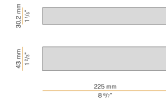

XM60/24 DIM

LED driver, 60W 24V DC, DALI/Push DIM dimmable.