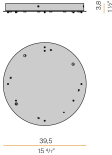

PANZERI

Brooklyn Round

Accessories / power supply and fixing

XM23102.538.0099

Canopy for power supply with 8 outputs and to join 7 steel cables, for up to 8 Brooklyn Round models maximum.